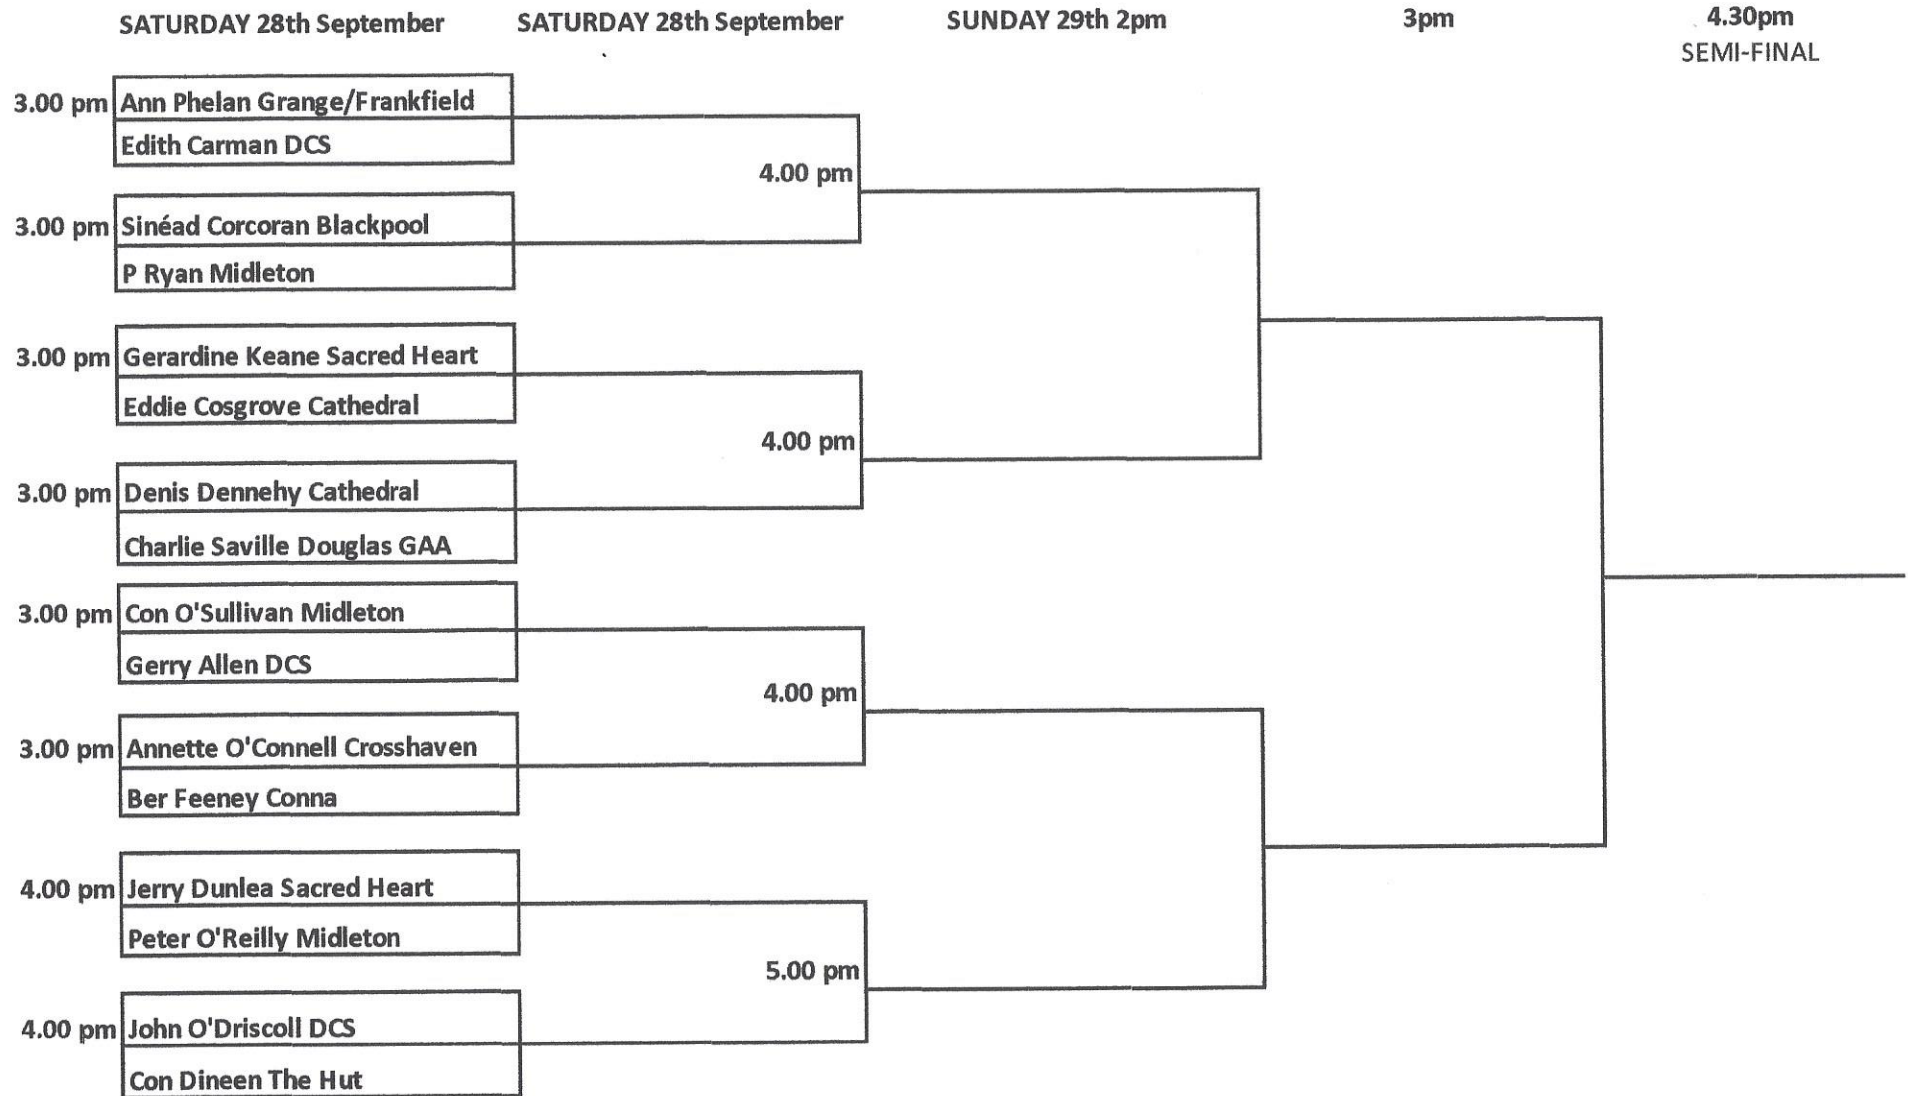

Section 1

Douglas Community School Triples 2019

Saturday 28th Sept-Sunday 29th Sept

SECTION 2

Douglas Community School Triples 2019 Saturday 28th Sept - Sunday 29th Sept

SECTION 3

Douglas Community School Triples 2019

Saturday 28th Sept-Sunday 29th Sept

SECTION 4

Douglas Community School Triples 2019

Saturday 28th Sunday 29th