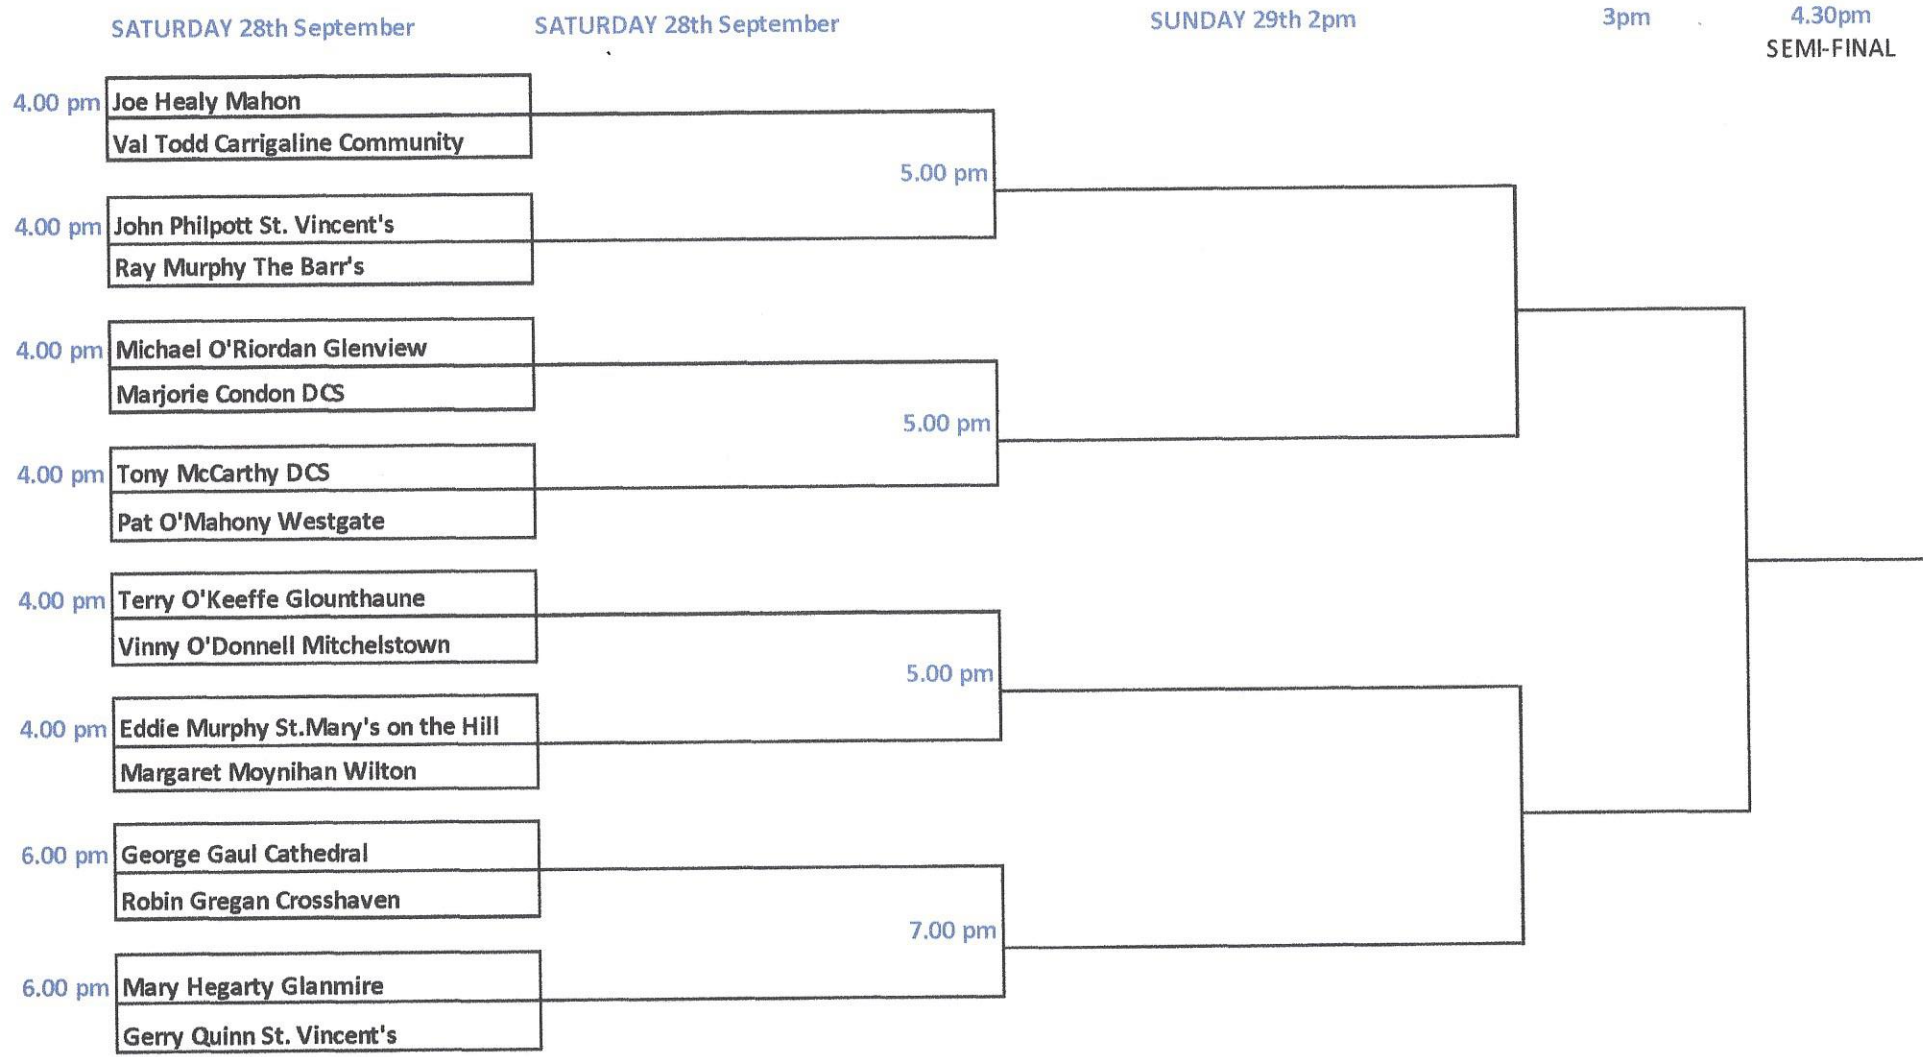

Section 1

Douglas Community School Triples 2019

Saturday 28th Sept-Sunday 29th Sept

SECTION 2

Douglas Community School Triples 2019 Saturday 28th Sept - Sunday 29th Sept

SECTION 3

Douglas Community School Triples 2019

Saturday 28th Sept-Sunday 29th Sept

SECTION 4

Douglas Community School Triples 2019

Saturday 28th Sunday 29th