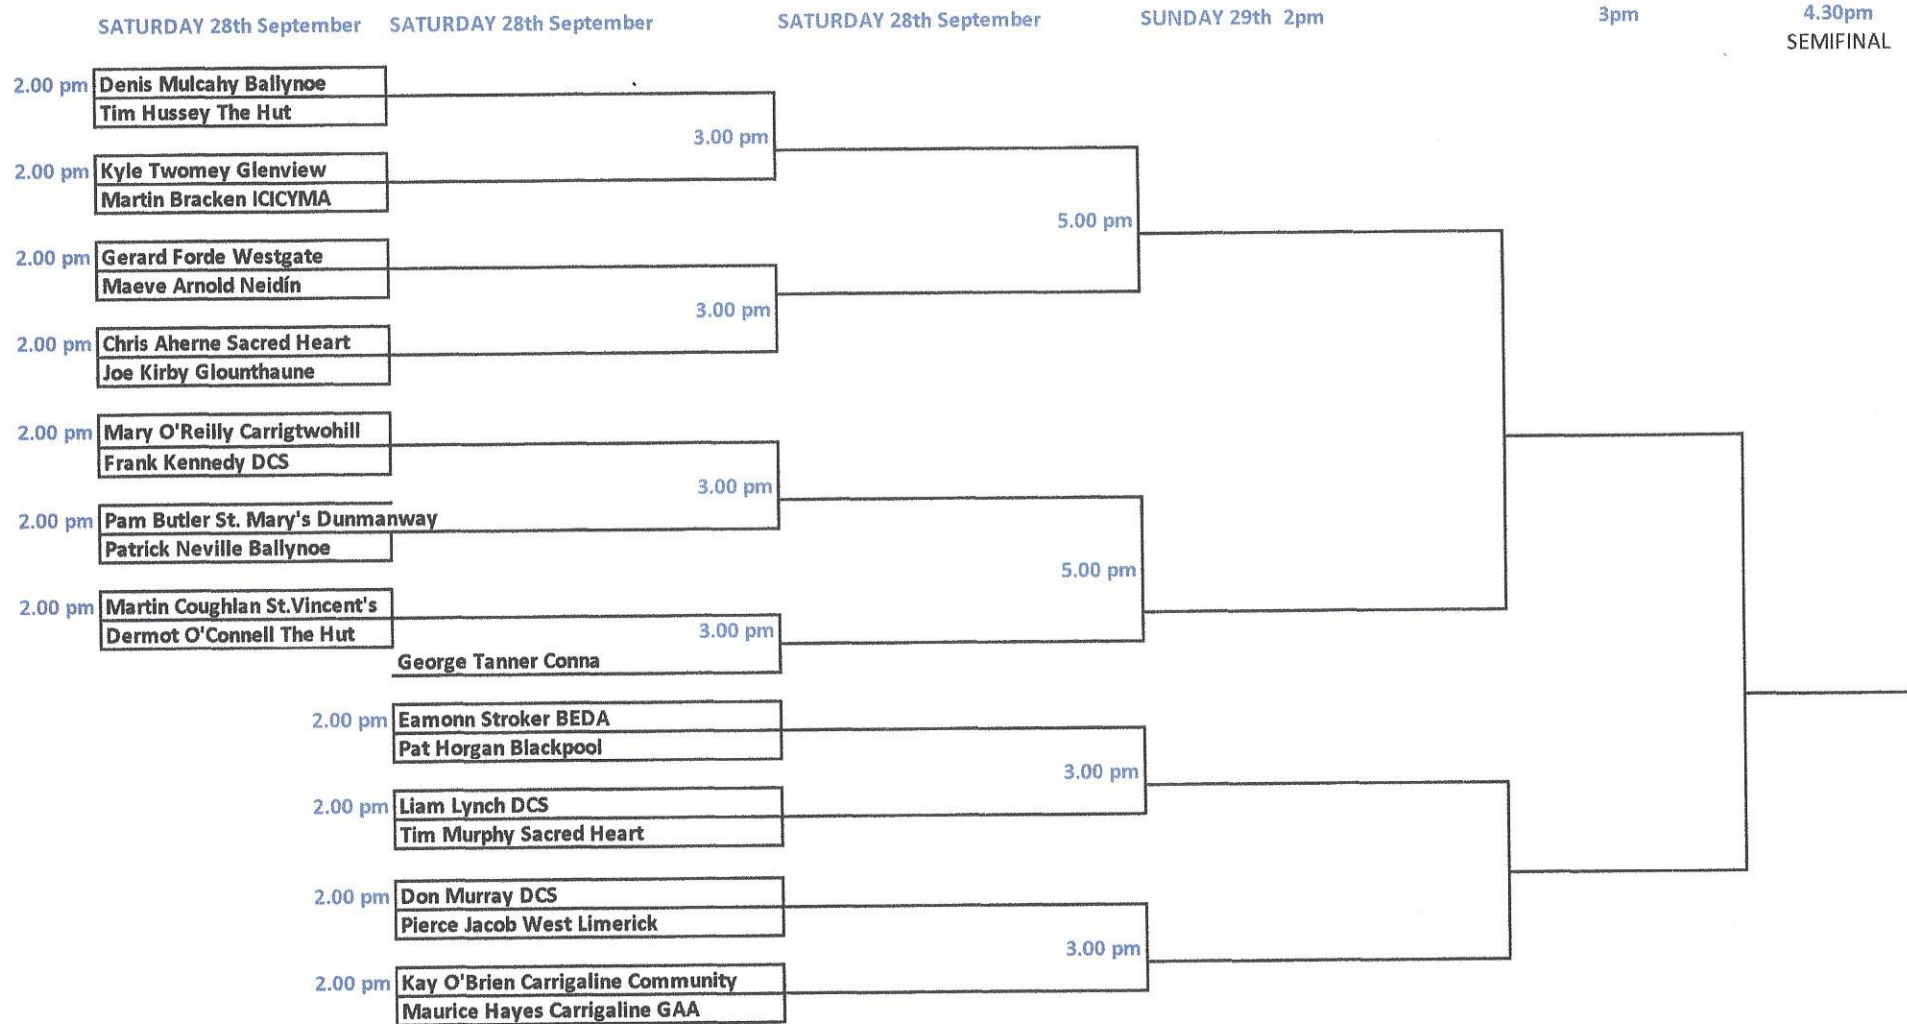

Section 1

Douglas Community School Triples 2019

Saturday 28th Sept-Sunday 29th Sept

SECTION 2

Douglas Community School Triples 2019 Saturday 28th Sept - Sunday 29th Sept

SECTION 3

Douglas Community School Triples 2019

Saturday 28th Sept-Sunday 29th Sept

SECTION 4

Douglas Community School Triples 2019

Saturday 28th Sunday 29th