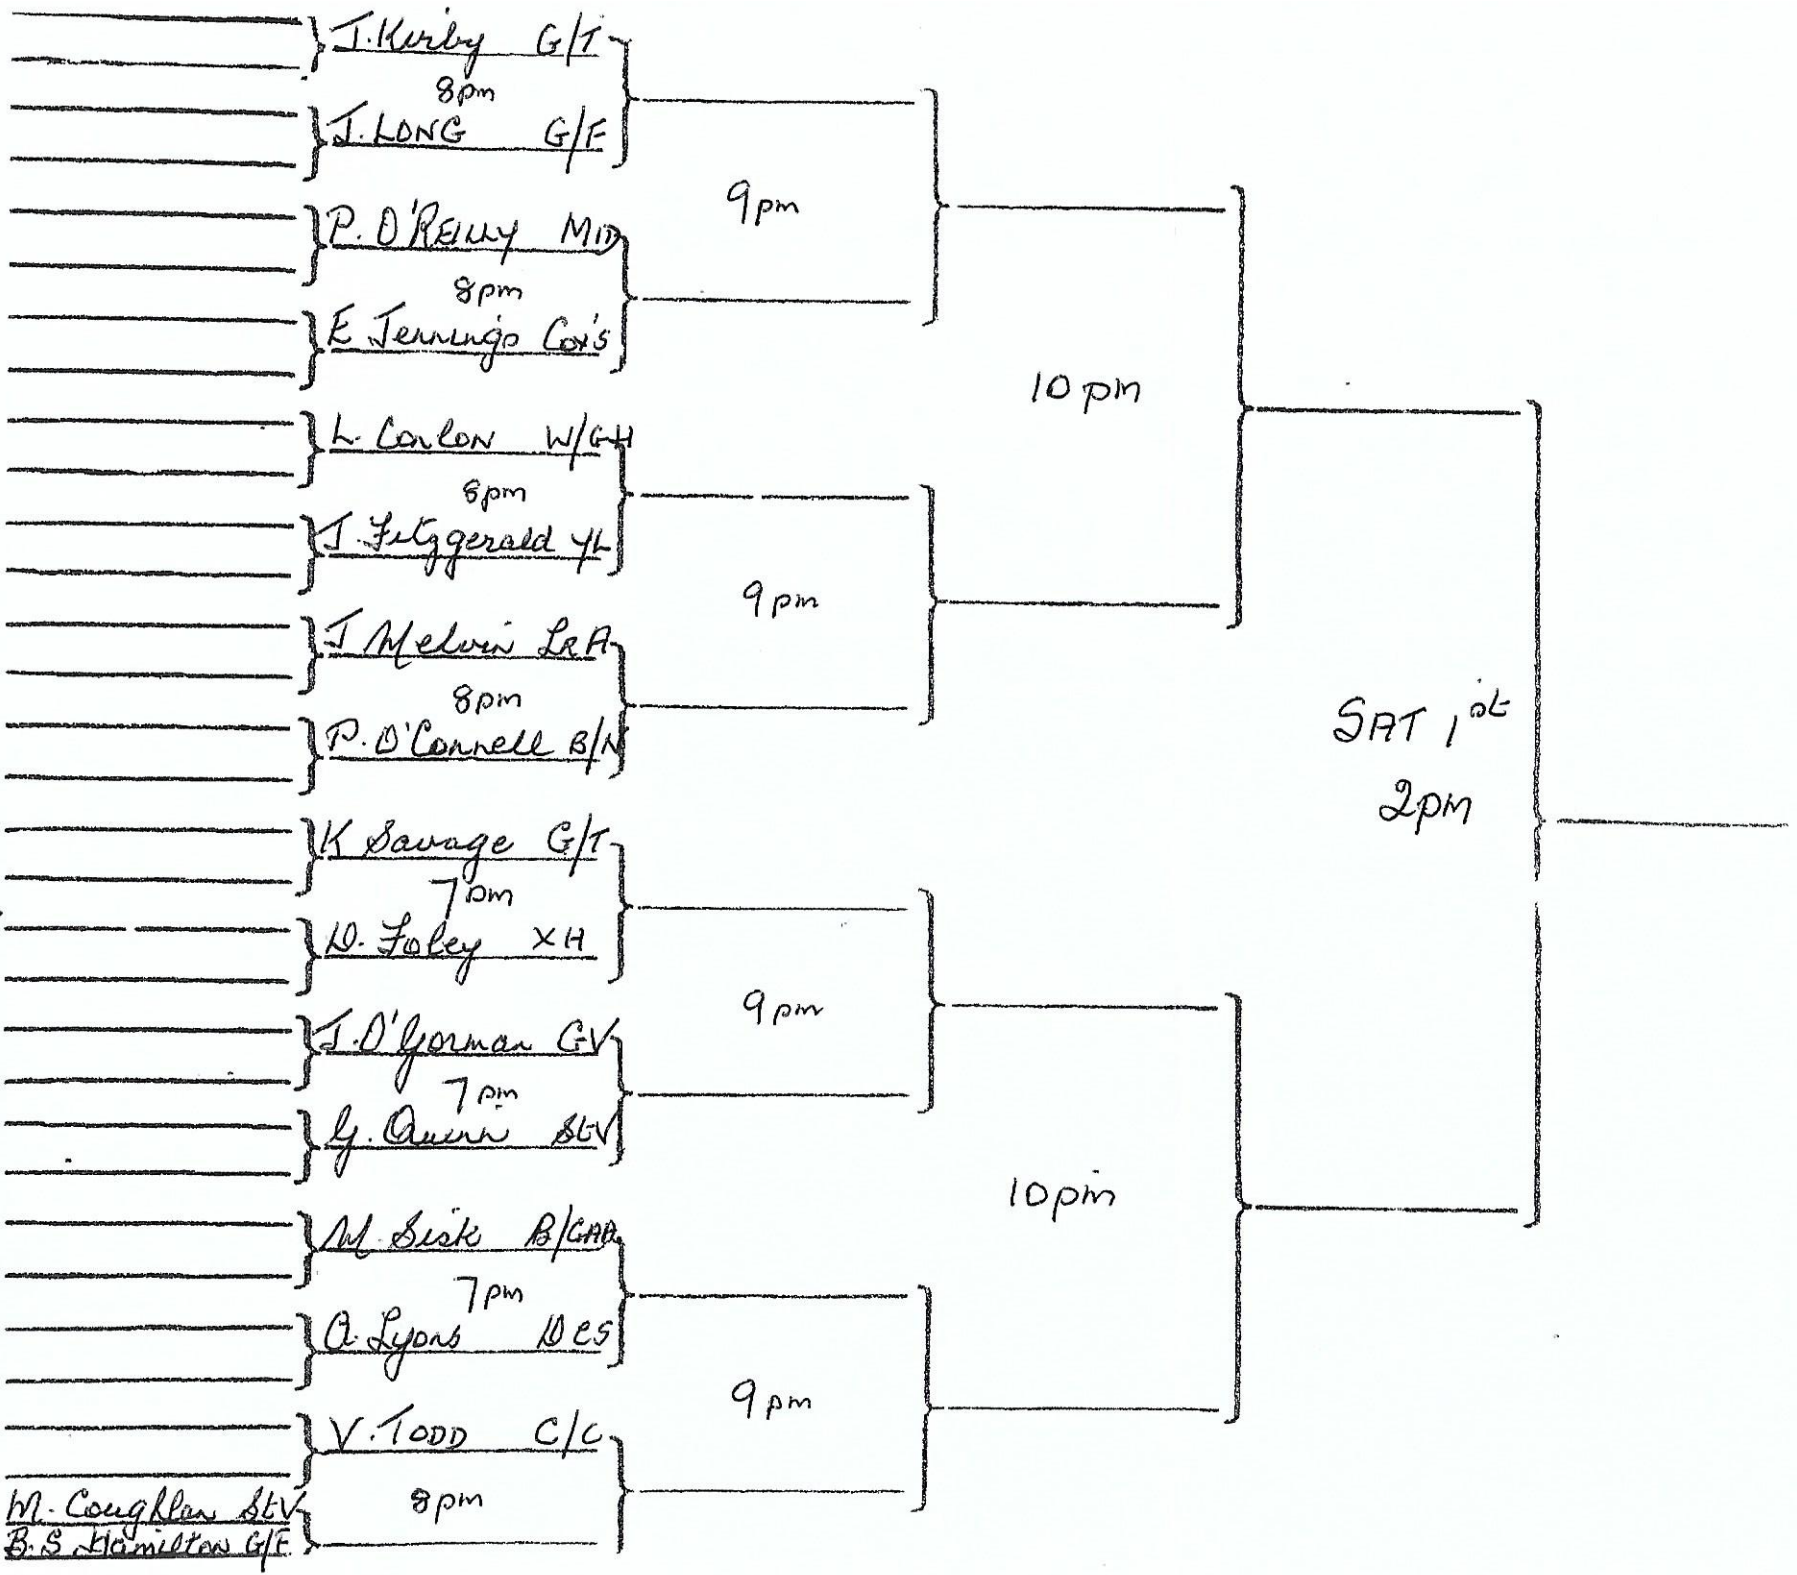

TUES 28th

C OF I
TRIPLES

JAN 28th - FEB 1st
2020

	T. McCarthy DCB	8pm
	S. O'Donovan C/F	
	J. Turner B/N	8pm
	C. Aherne S/H	
	J. O'BRIEN BARRS	8pm
	M. O'Regan Cava	
	G. Fitton Hut	8pm
	J. Idealy Mah	
	S. O'Riordan W/GH	7pm
	T. Hussey Hut	
	T. O'Keefe GH	7pm
	T. Burke c/c	
	G. Keane S/H	7pm
	T. Linton W	
	M. Linton C/F	
	D. Heffernan YL	
	P. Dorgan B/R	8pm.
	J. Russell STL	

9pm

10pm

9pm

SAT 2pm.

9pm

10pm

9pm

7pm.

WED 29th

C of I
TRIPLES

28th Jan - FEB 1st

	I. Murphy SH	
	8pm	
	D. Mulcahy BN	
		9pm
	A. Burnett CC	
	8pm	
	D. Dorney SEV	
		10pm
	D. O'Connell WUK	
	8pm	
	R. Batchpole CI	
		9pm
	M. Hayes CGAA	
	8pm	
	E. Longrave Cath	
	D. Ryan x.H	
	7pm	
	E. Cotter B/GAA	
		9pm
	T. Kenneally JGAA	
	7pm	
	K. Murphy SMHILL	
		10pm
	P. Barry Buro	
	7pm	
	J. O'Driscoll DCS	
		9pm
	K. O'Mahony DGAA	
	P. Ryan Mid	
	D. Kelly G/T	8pm
	M. Hegarty G/M	

7pm

THURS 30th
 COFI
 TRIPLES
 28th JAN - FEB 1st

7pm

FRIDAY
31st

COF I
TRIPLES

28th JAN - FEB 1st

7pm ↓ M. Coughlan StV
B.S. Hamilton G/F