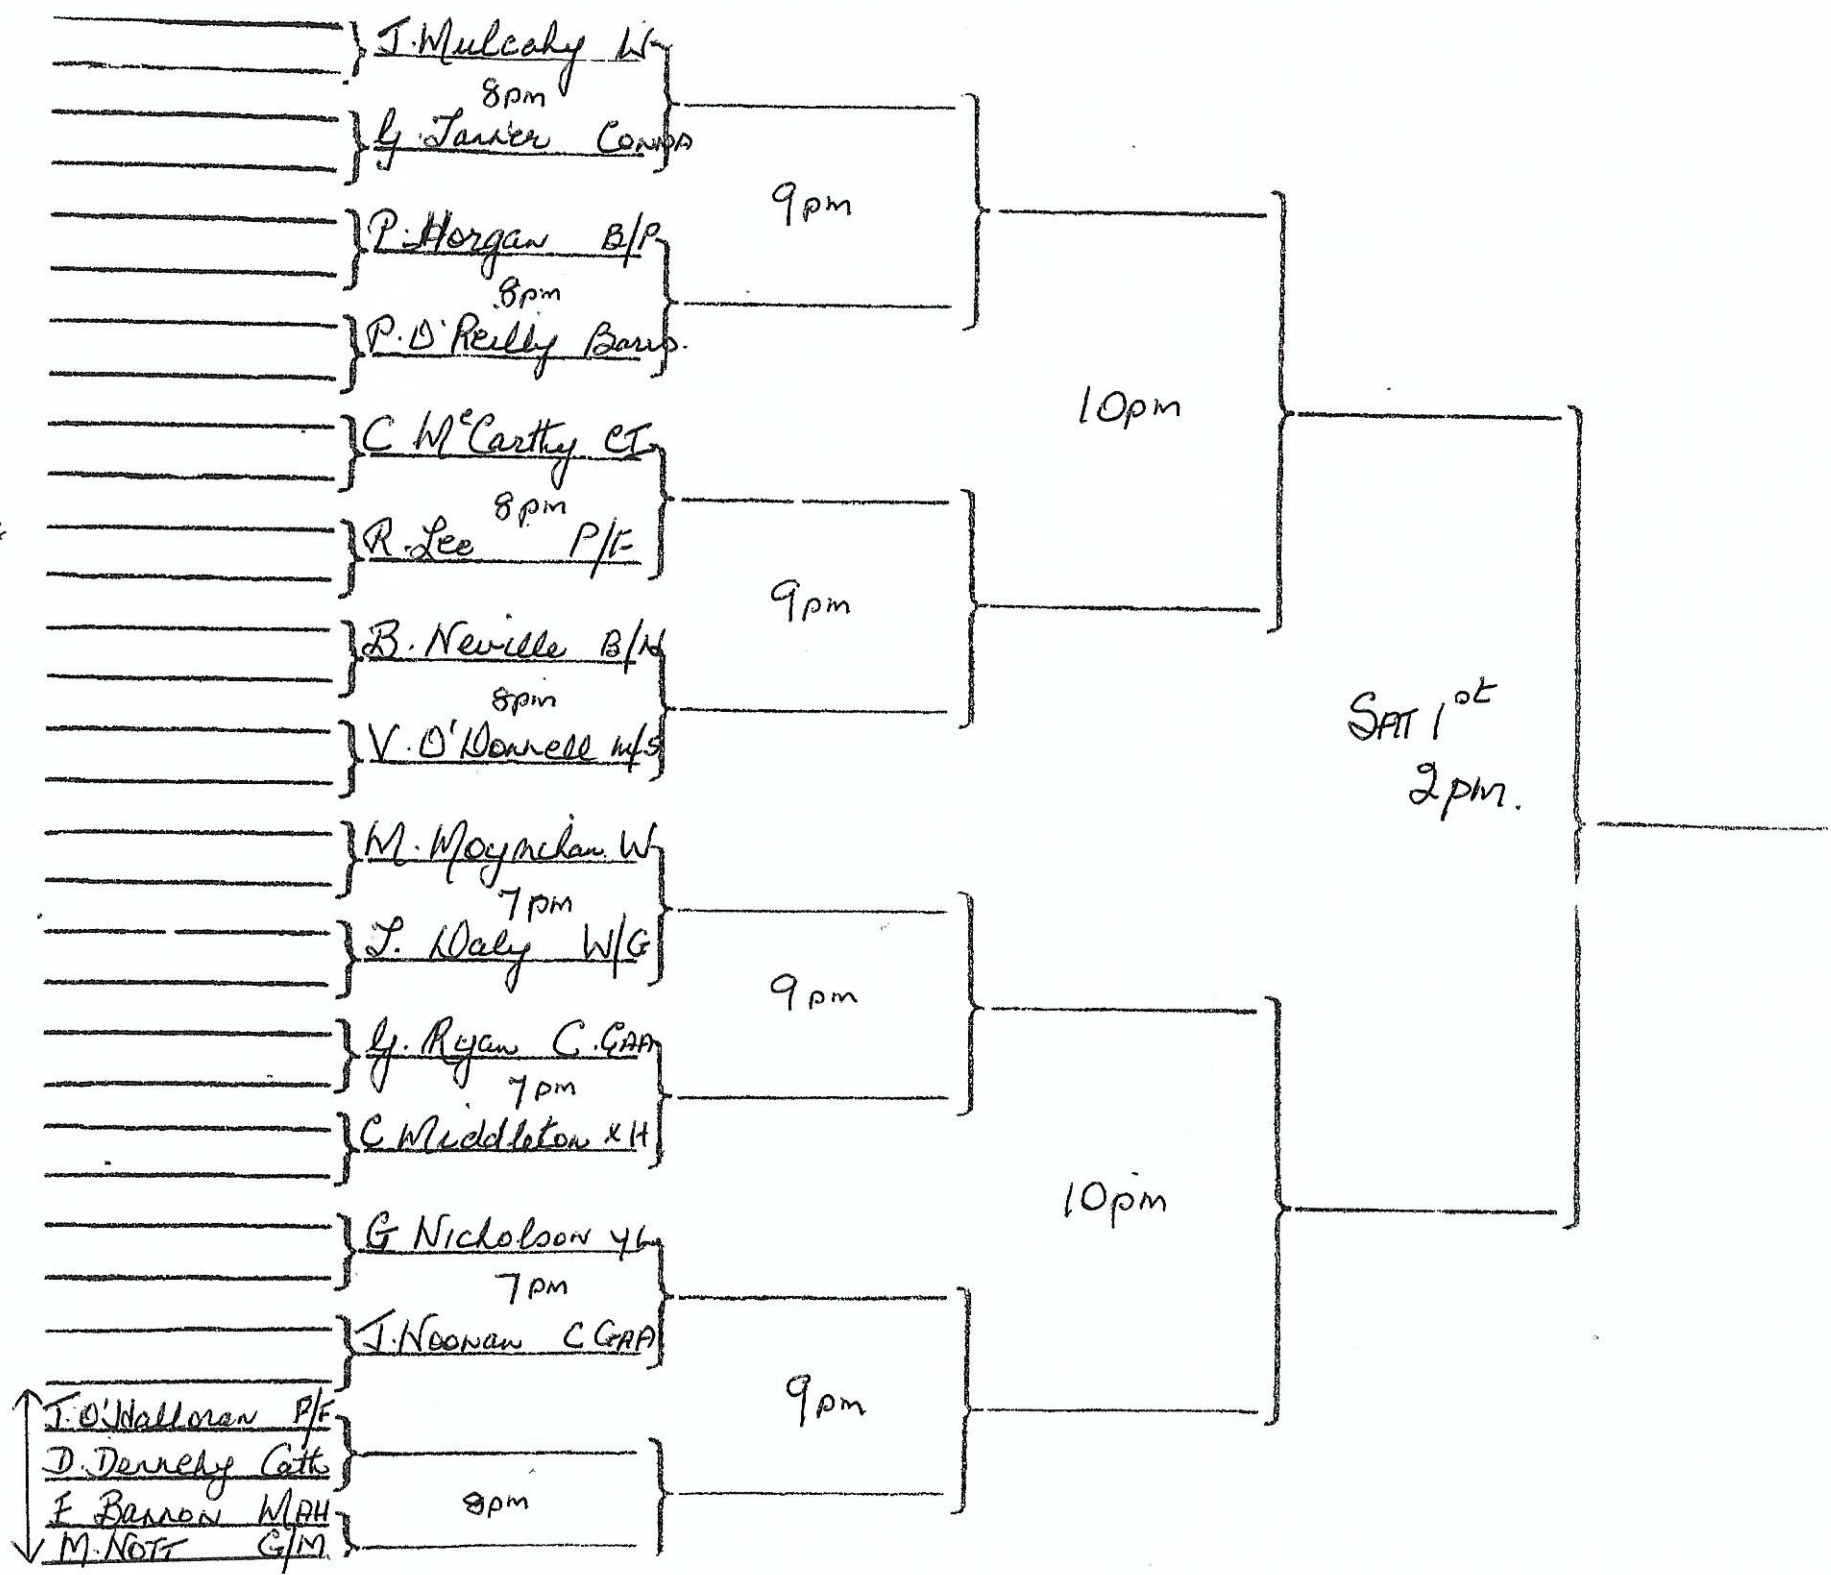

THURS 30th
COFI
TRIPLES
28th JAN - FEB 1st

7pm