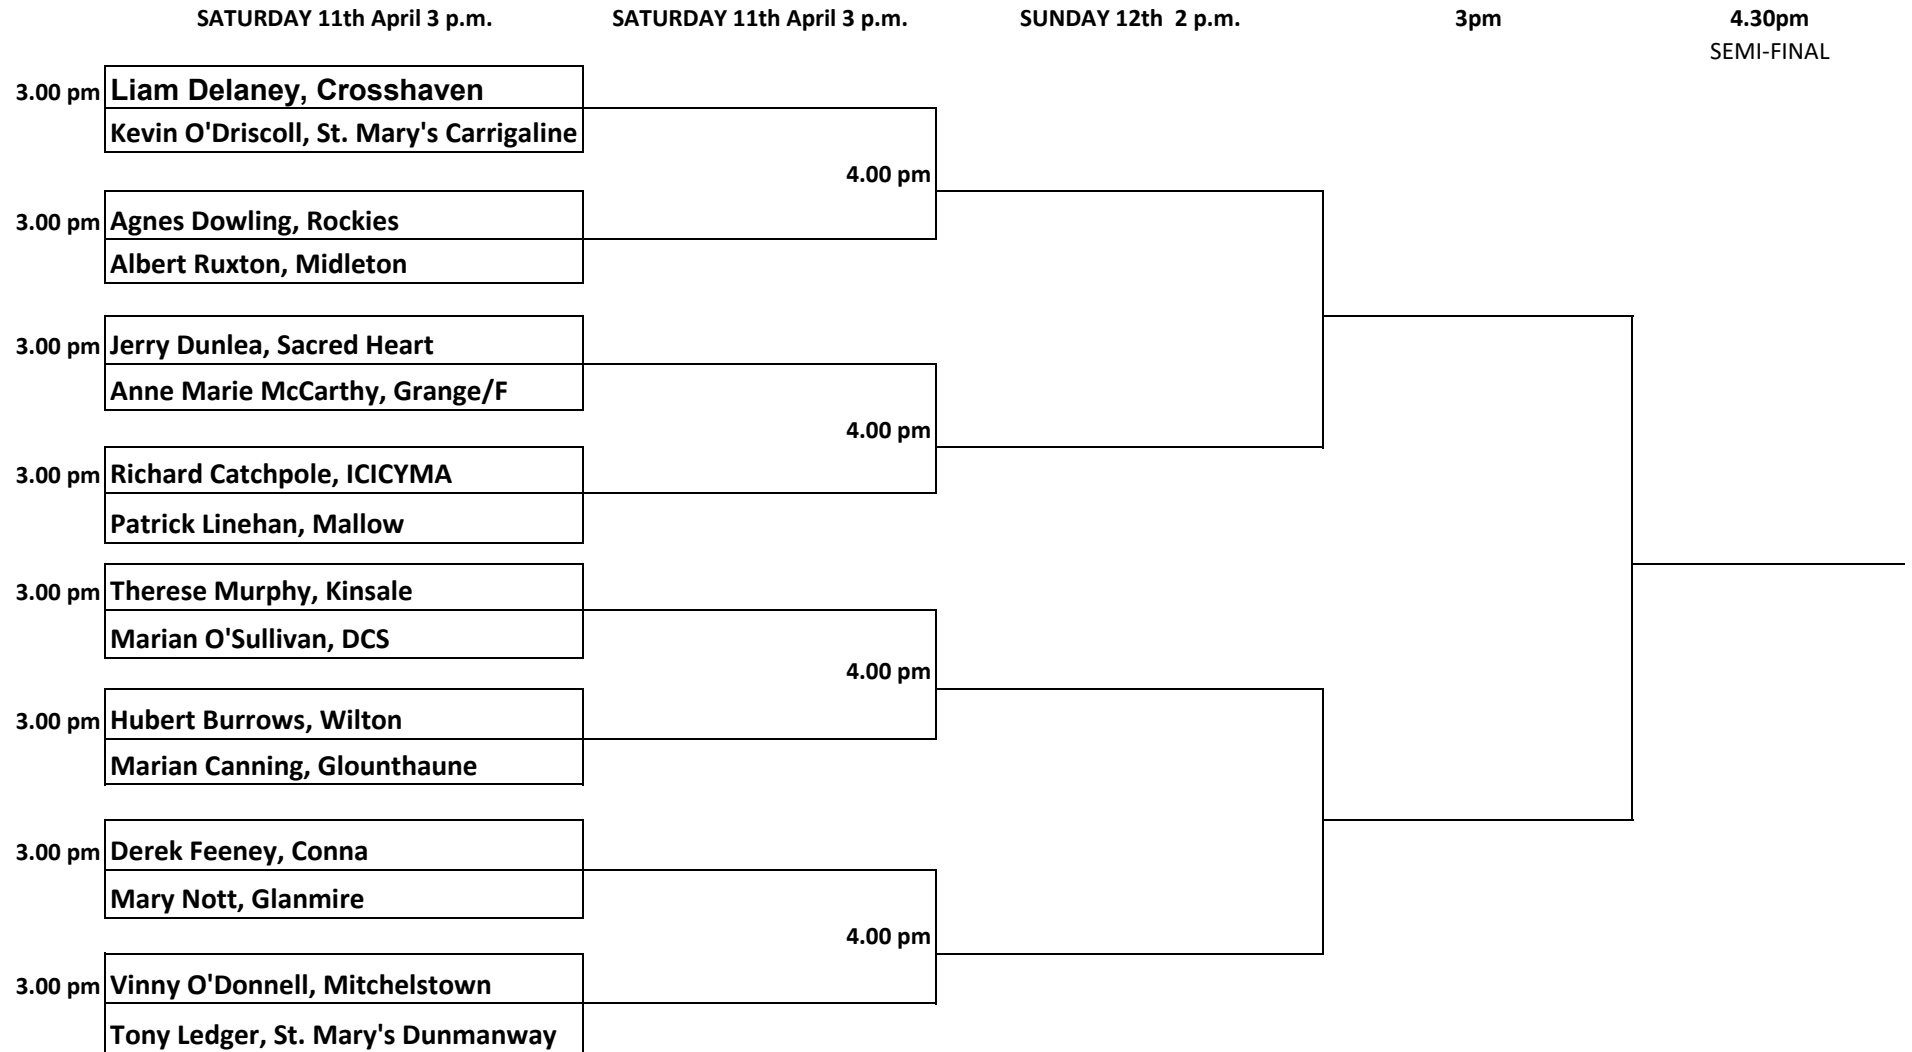

Section 1

Douglas Community School Triples 2026

Saturday 11th Sunday 12th April

	SATURDAY 11th April 1p.m.	SATURDAY 11th April 2p.m.	SATURDAY 11th April 4 p.m.	SUNDAY 12th 2 p.m.
1:00 p.m.	John Lineen, Mitchelstown Gary Ryan, Carrigaline GAA			
1:00 p.m.	John Long Grange/Frankfield Paul Stafford, Glanmire		4.00 pm	
2:00pm		Adrian Tanner, Conna. Dean Foley, Crosshaven		
2:00pm		Marie Kelleher, Coachford Kevin Coleman, Milltown	4.00 pm	
2:00pm		Sheila Donovan, Coachford Tim Murphy, Sacred Heart		
2:00pm		Denis Mulcahy, Ballynoe Marie Moynihan, DCS	4.00 pm	
2:00pm		Val Jennings, Cox's Hall John O'Driscoll, DCS		
2:00pm		Claire Linehan, Mallow Brian Smith, St. Mary's Dunmanway	4.00 pm	
2:00pm		Michael O'Callaghan, Coachford Patrick Neville, Ballynoe		

SECTION 2

Douglas Community School Triples 2026

Saturday 11th Sunday 12th April

SECTION 3

Douglas Community School Triples 2026

Saturday 11th Sunday 12th April

SECTION 4

Douglas Community School Triples 2026

Saturday 11th Sunday 12th April

DCS TRIPLES 2026

LAST 16

Last 16 2.00pm

Last 8 3.00pm

Semi-Final 4.30pm

Final 5.30pm

Winner