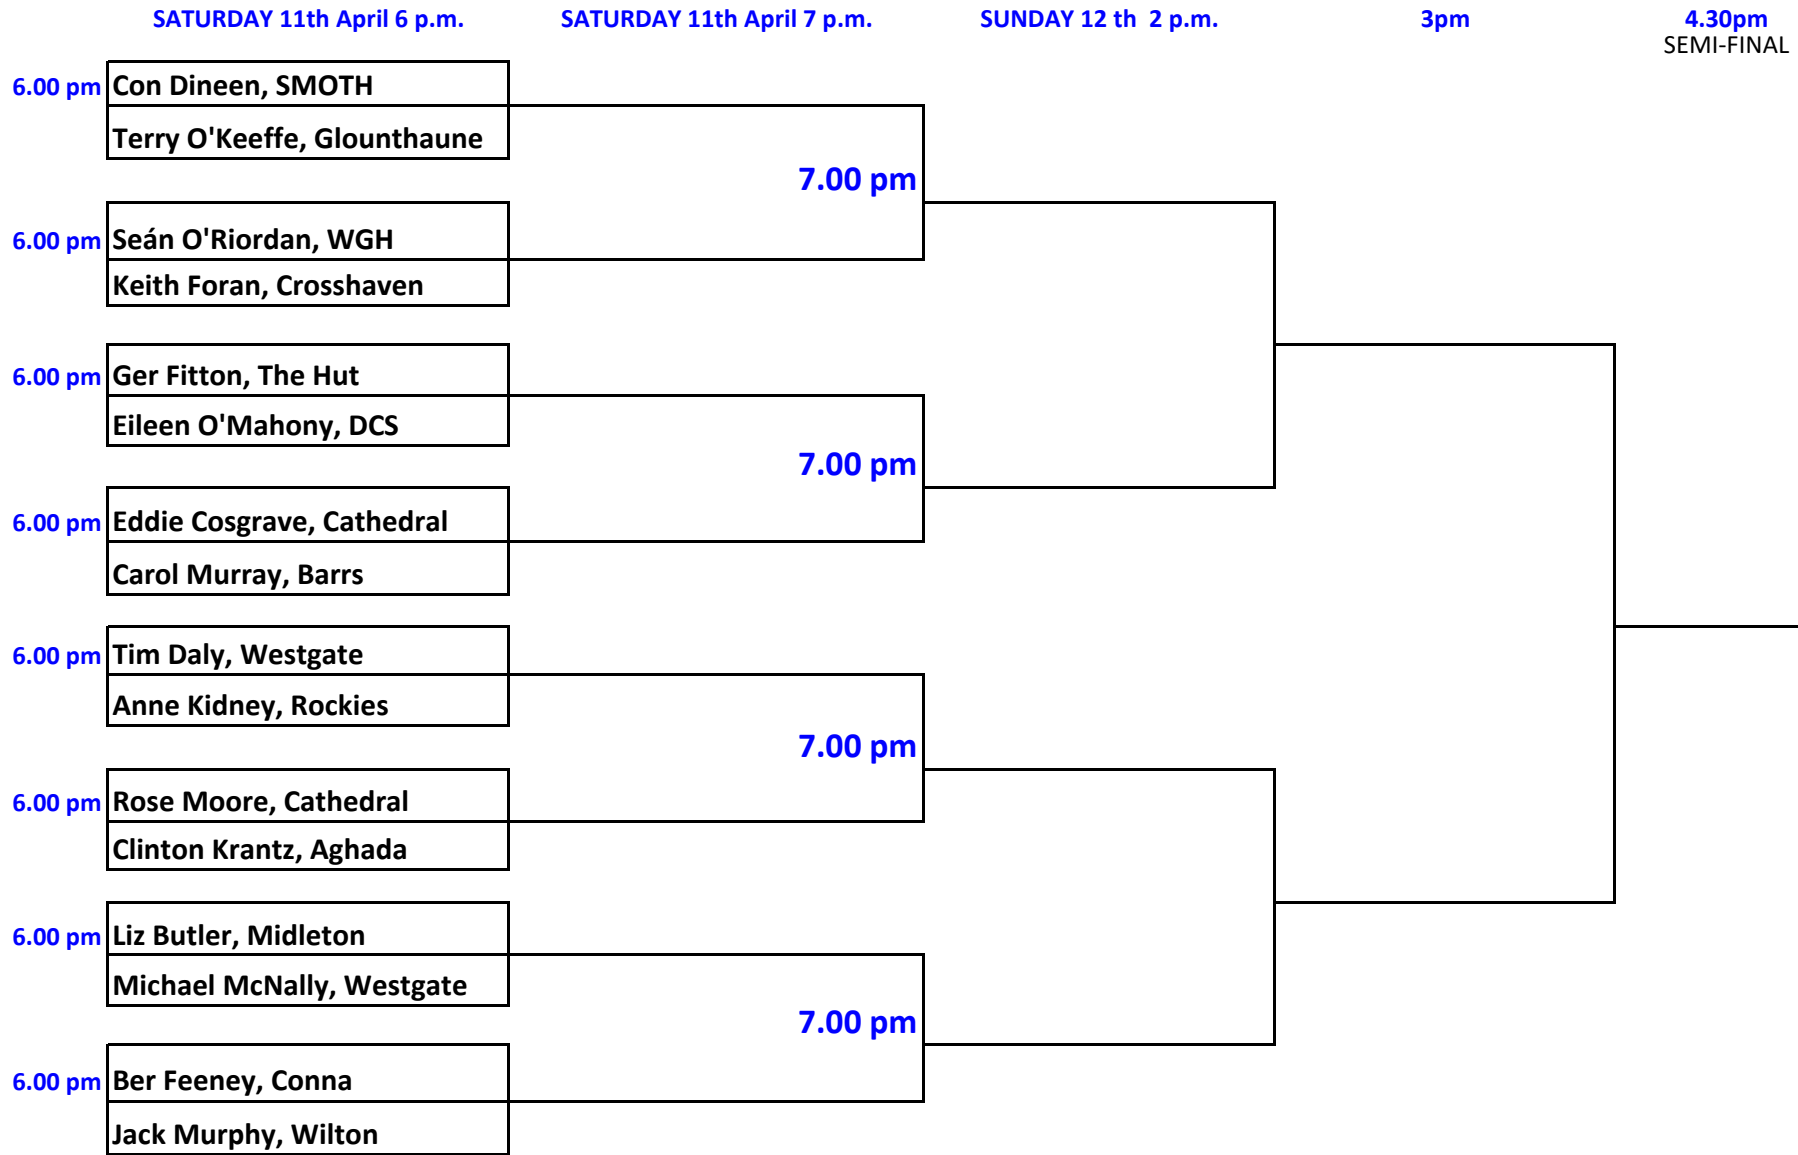

SECTION 4

Douglas Community School Triples 2026

Saturday 11th Sunday 12th April