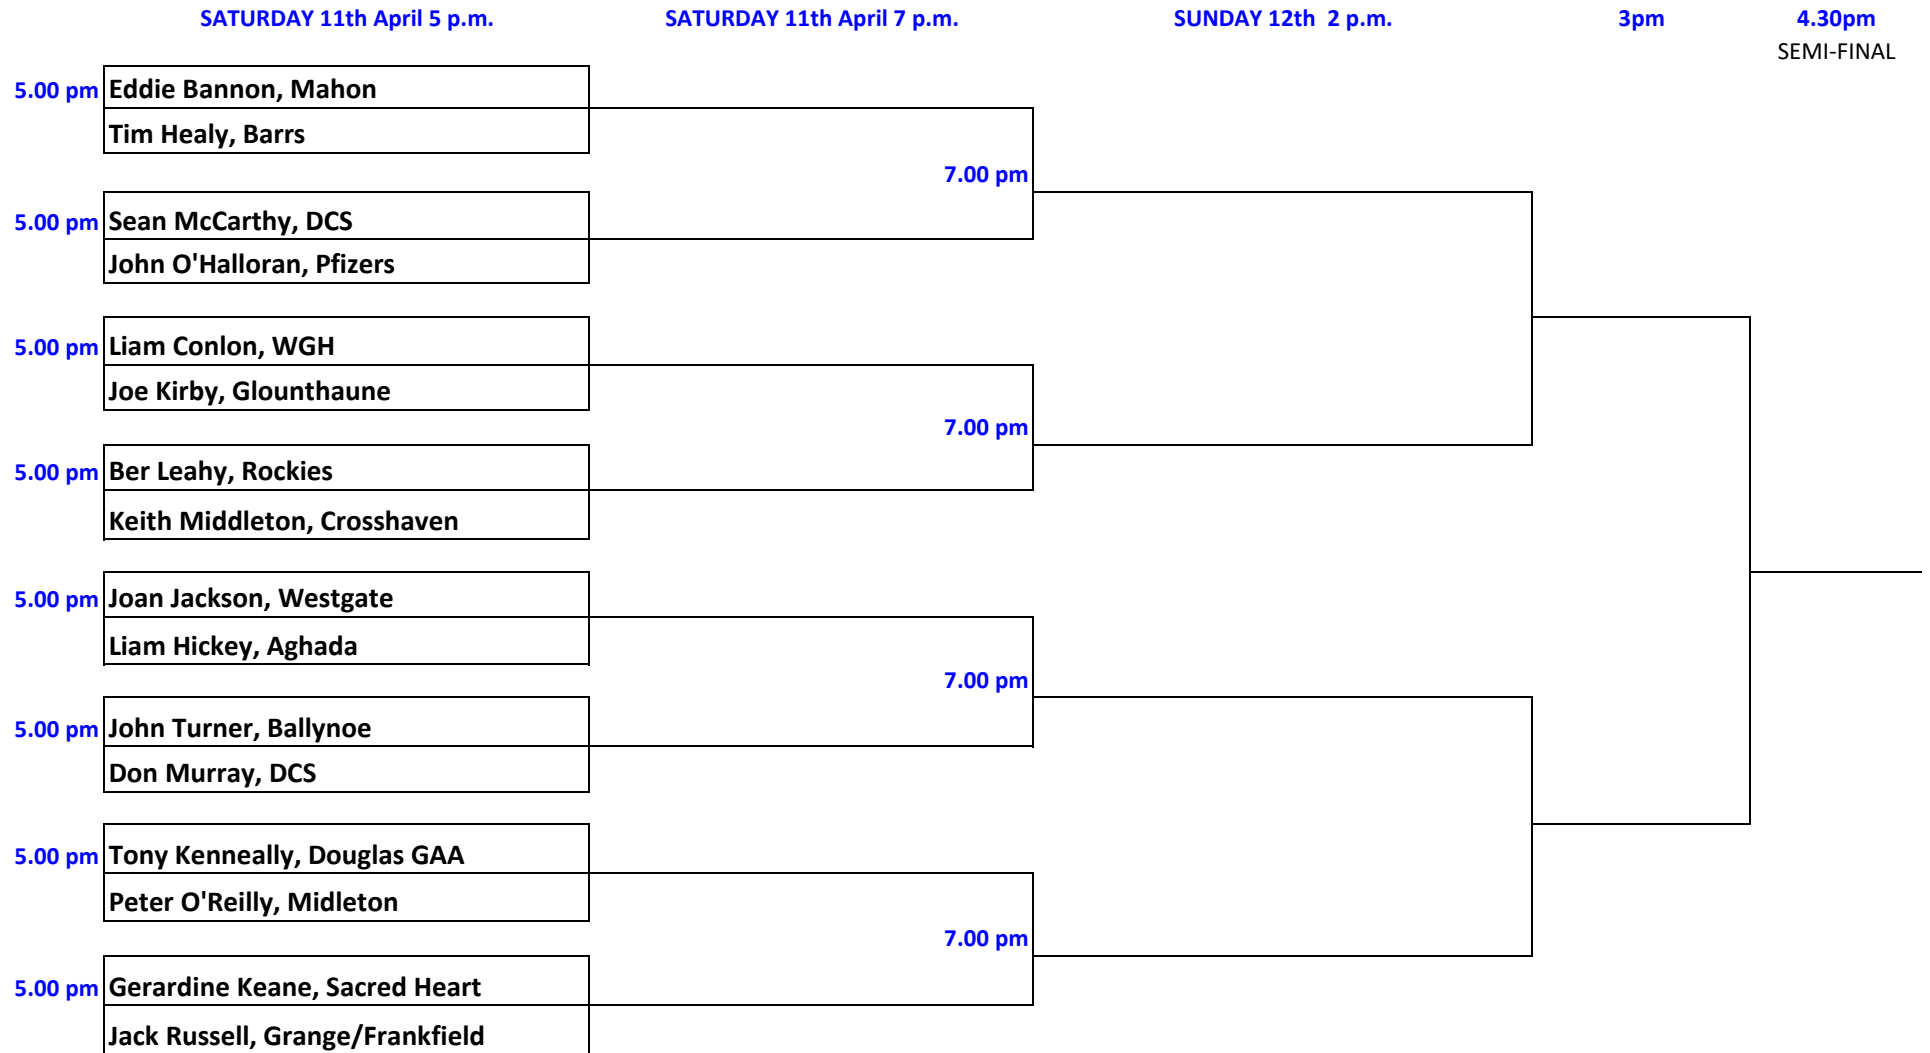

SECTION 2

Douglas Community School Triples 2026

Saturday 11th Sunday 12th April

SECTION 3

Douglas Community School Triples 2026

Saturday 11th Sunday 12th April

SECTION 4

Douglas Community School Triples 2026